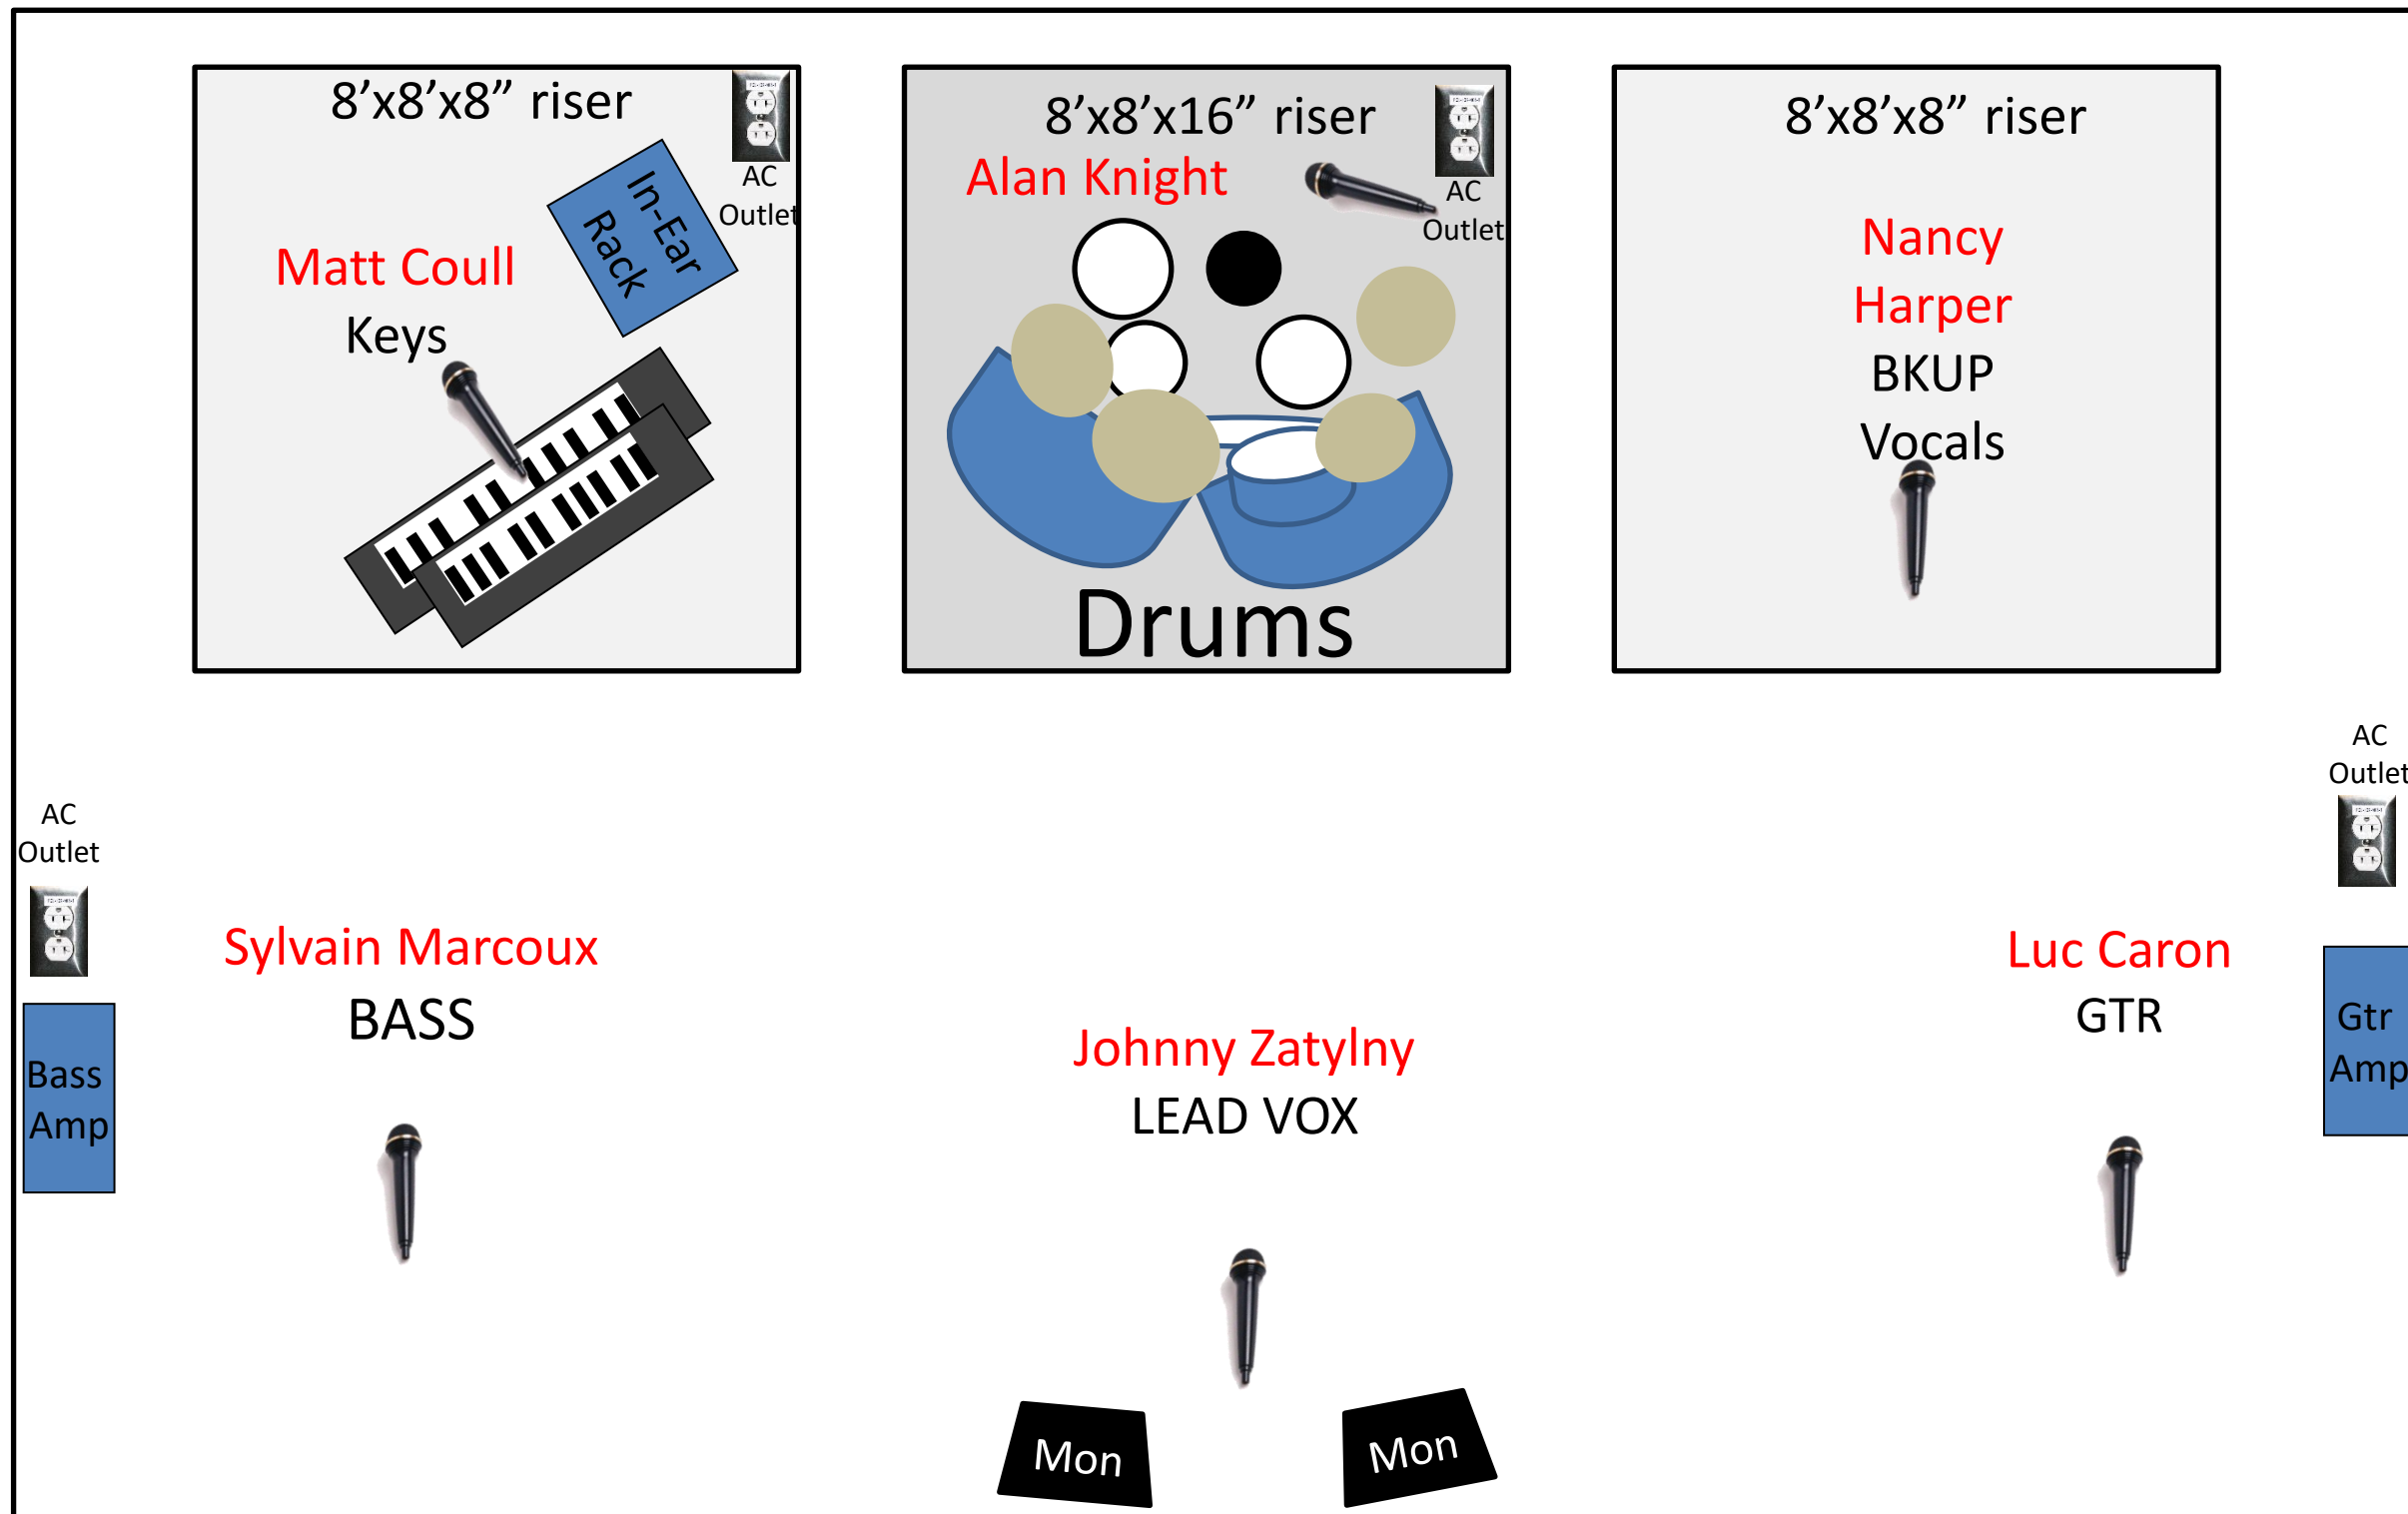

“Queen Flash” – Tribute to Queen
Stage Plot

Standard set-up

V.32

32'

20'

Contact: Matt Coull 1-514-946-5884