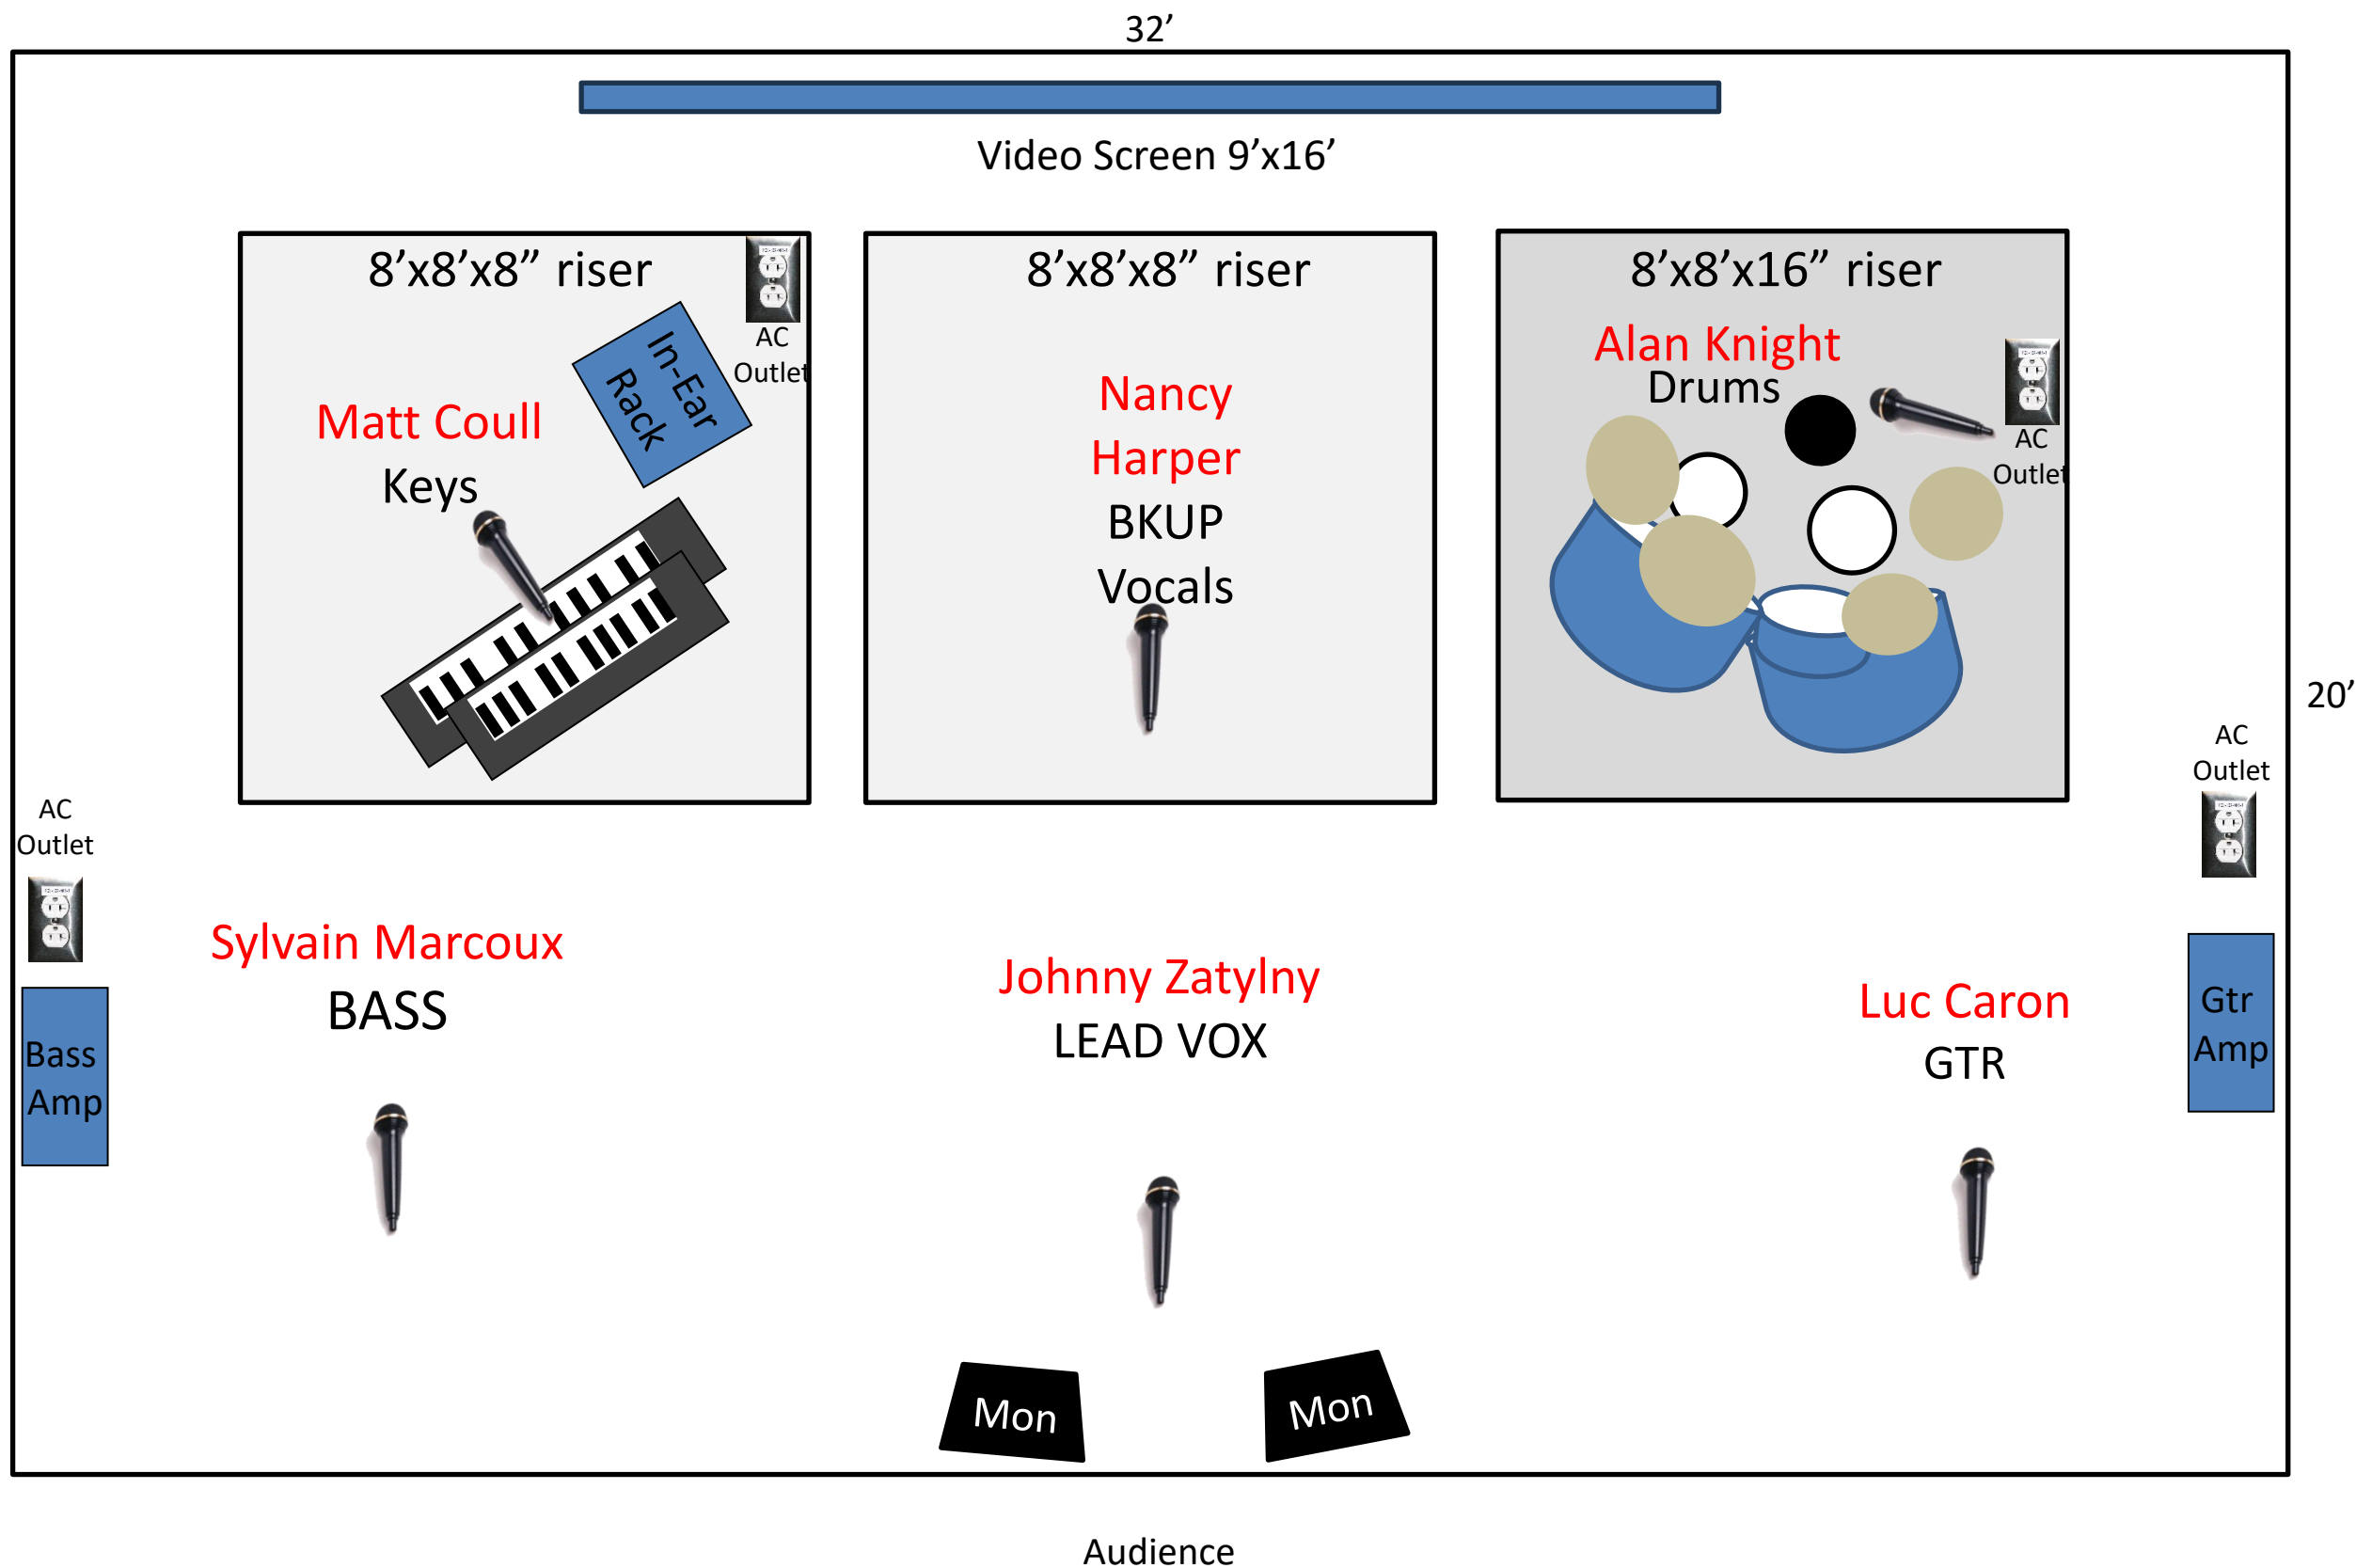

“Queen Flash” – Tribute to Queen
Stage Plot

Standard set-up – with video

V.33

Contact: Matt Coull 1-514-946-5884